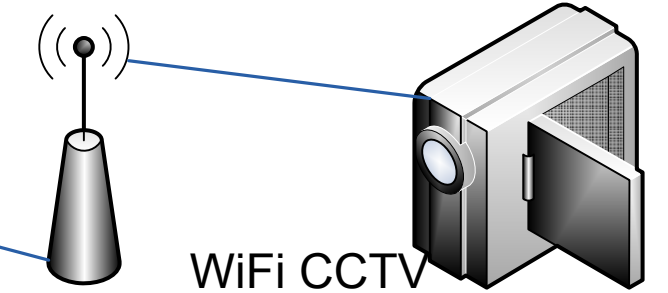

Service Area

Core Network

Edge Network

Access Network

Legend:

- : 1GE Optical (single mode fibre)
- : 10 GE Optical (single mode fibre)
- : 2 * 800 Mbit/s Radio
- : X * 100 Mbit/s Radio Connection

: Radio Repeater

: Radio Tower

: Edge Layer2 Switch and Core Layer 3 Switch

: Service Area Server

: External Core Layer3 Switch