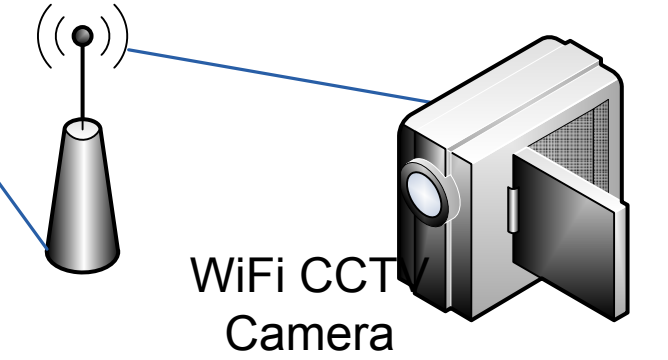

Service Area

Core Network

Edge Network

Access Network

Legend:

- : 1GE Optical (single mode fibre)
- : 10 GE Optical (single mode fibre)
- : 2 * 800 Mbit/s Radio
- : X * 100 Mbit/s Radio Connection

: Radio Repeater

: Radio Tower

: Edge Layer2 Switch and Core Layer 3 Switch

: Service Area Server

: External Core Layer3 Switch