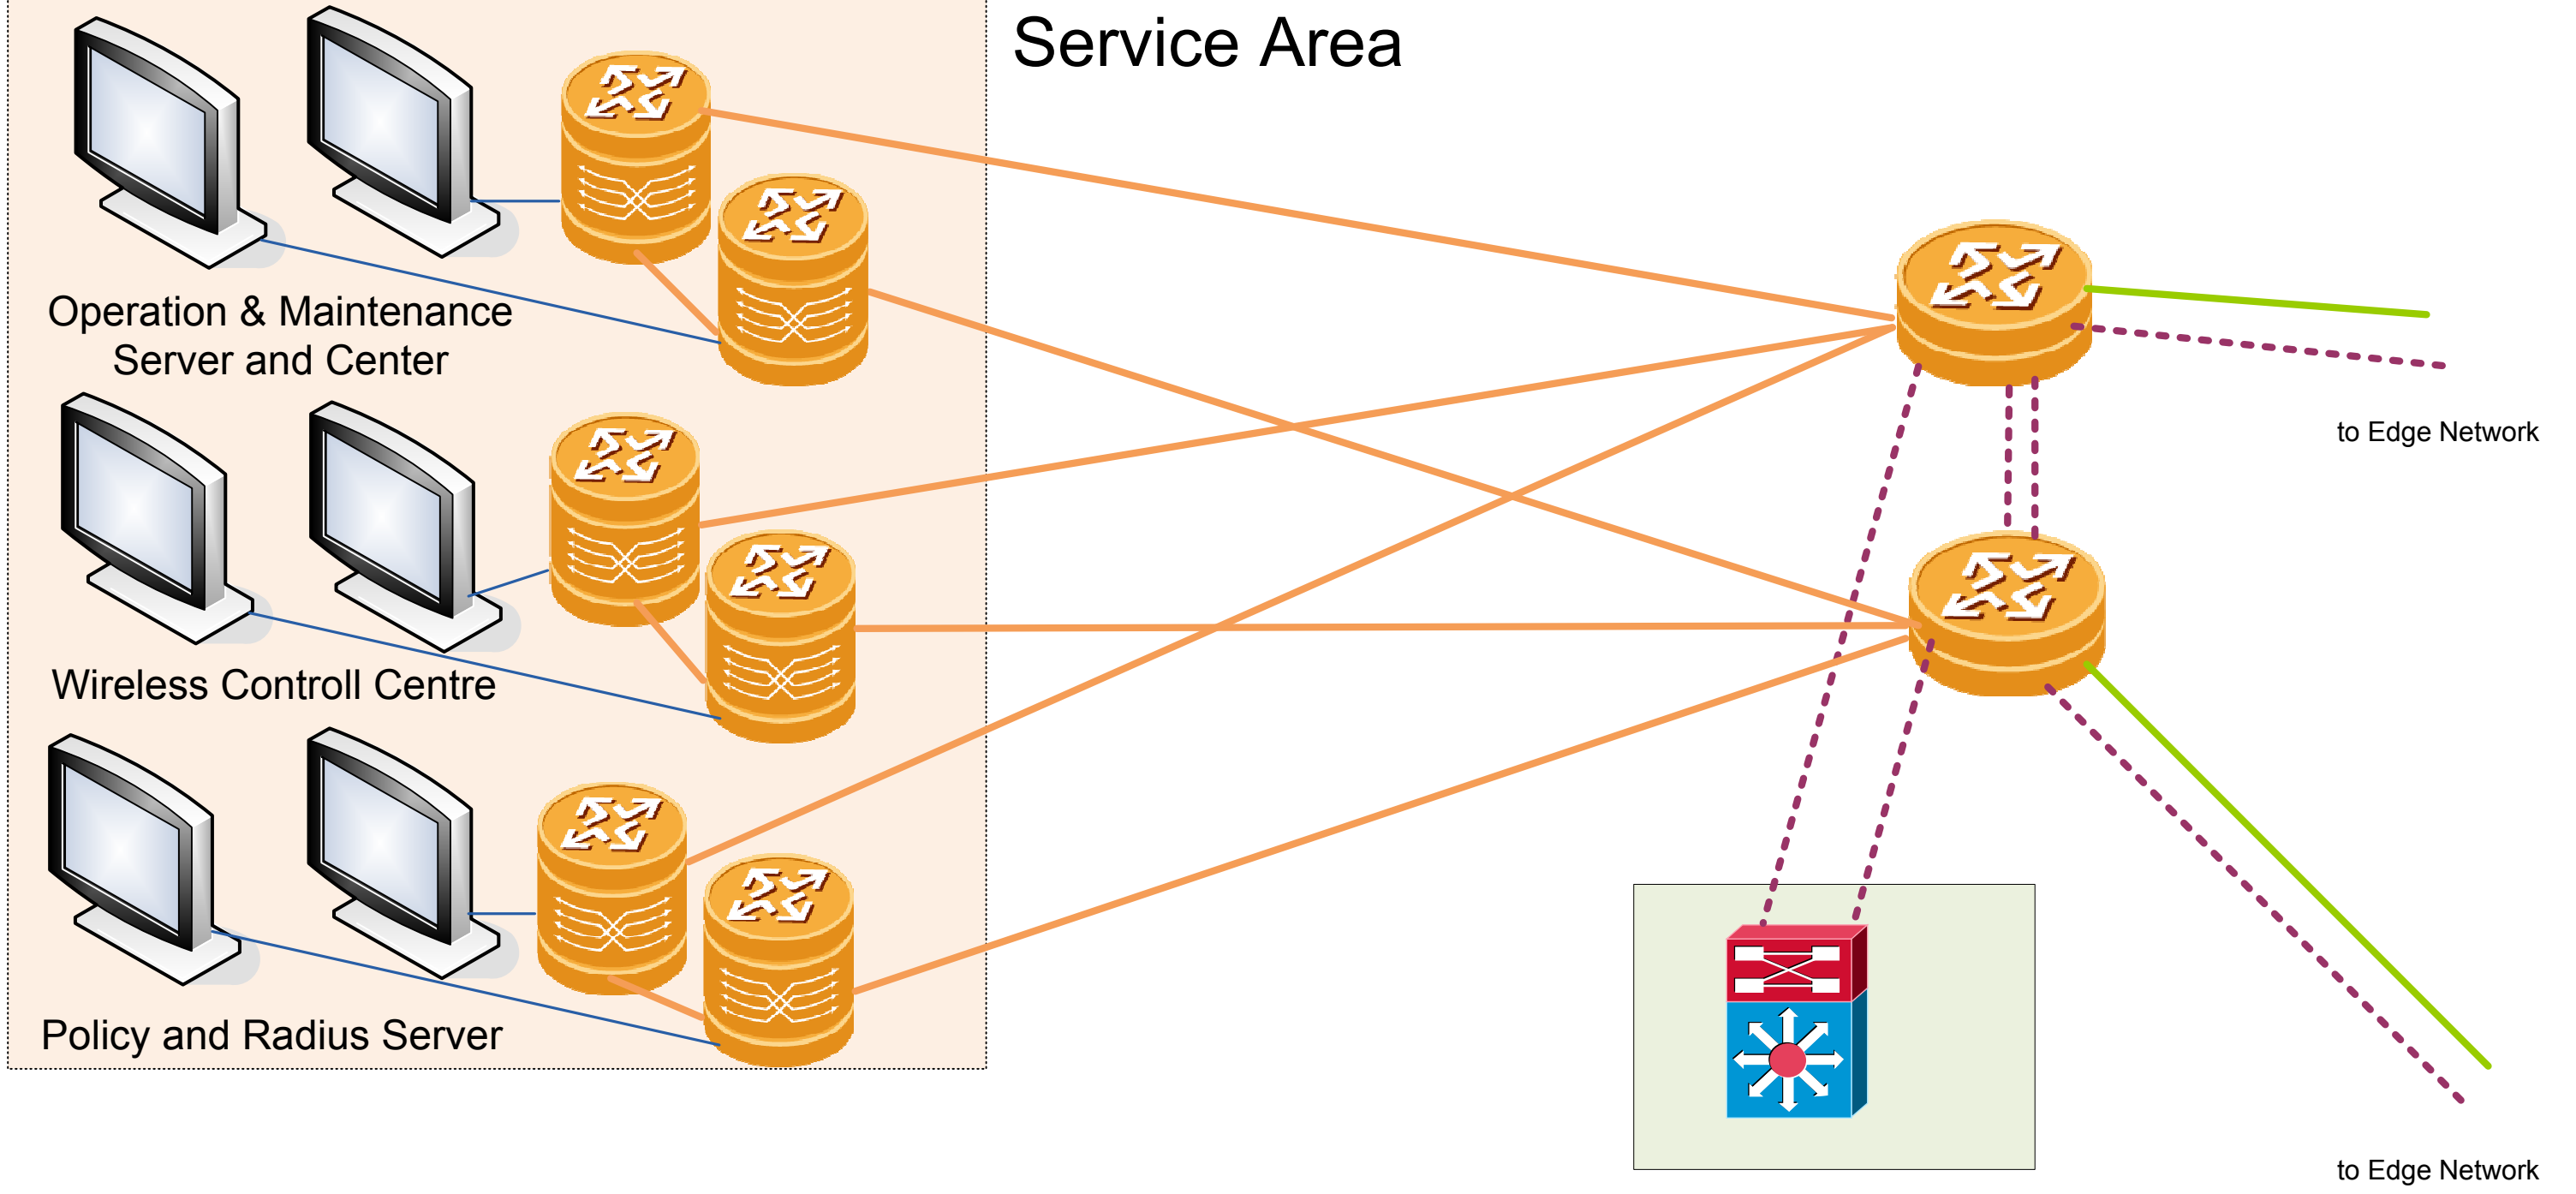

Network Operation and Control Centre

Service Area

Core Network

Legend:

- : 1GE Optical (single mode fibre)
- : 10 GE Optical (single mode fibre)
- : 2 * 800 Mbit/s Radio
- : Monitor Connection
- : Radio Repeater

- : Radio Tower
- : Edge Layer2 Switch and Core Layer 3 Switch
- : Service Area Server
- : External Core Layer3 Switch

Backbone Access e.g.
Orange, BT etc.