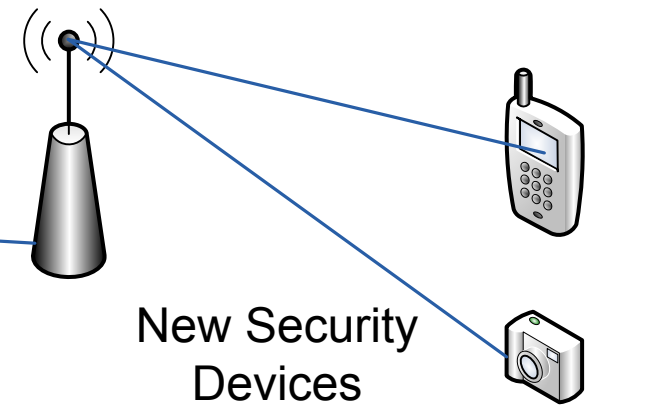

Service Area

Core Network

Edge Network

Access Network

Legend:

- : 1GE Optical (single mode fibre)
- : 10 GE Optical (single mode fibre)
- : 2 * 800 Mbit/s Radio
- : X * 100 Mbit/s Radio Connection

: Radio Repeater

: Radio Tower

: Edge Layer2 Switch and Core Layer 3 Switch

: Service Area Server

: External Core Layer3 Switch