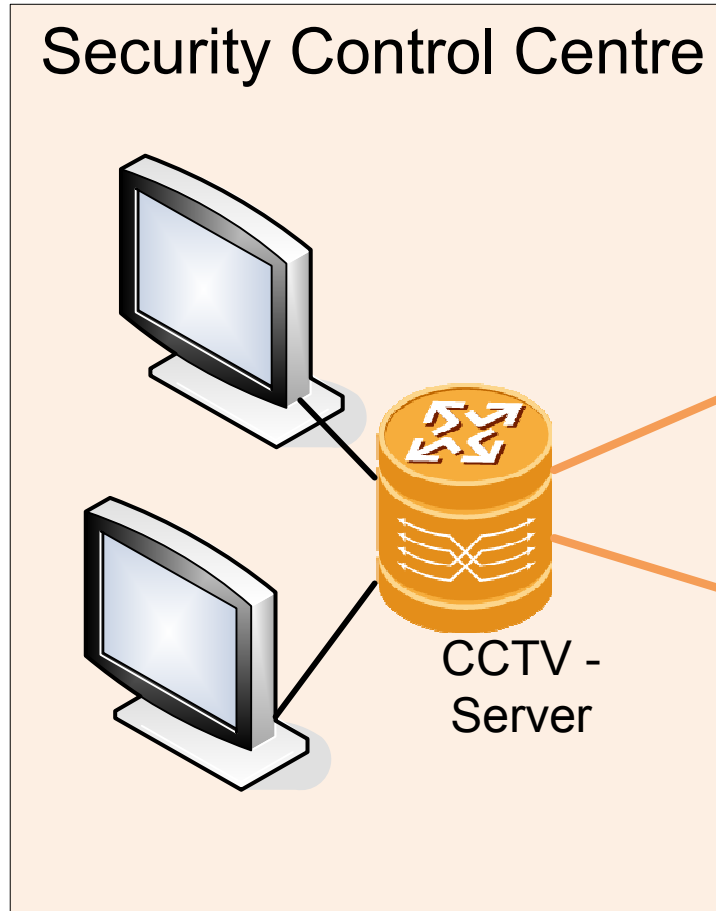

Service Area

Core Network

Edge Network

Access Network

Legend:

- : 1GE Optical (single mode fibre)
- : 10 GE Optical (single mode fibre)
- : 2 * 800 Mbit/s Radio
- : X * 100 Mbit/s Radio Connection

: Radio Repeater

: Radio Tower

: Edge Layer2 Switch and Core Layer 3 Switch

: Service Area Server

: External Core Layer3 Switch