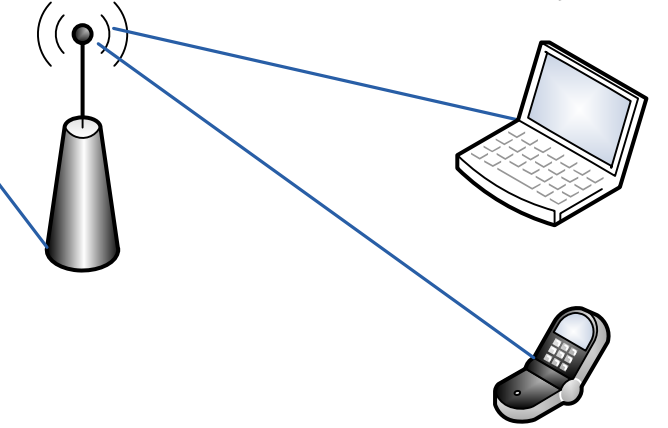

Service Area

Core Network

Edge Network

Access Network

Legend:

- : 1GE Optical (single mode fibre)
- : 10 GE Optical (single mode fibre)
- : 2 * 800 Mbit/s Radio
- : X * 100 Mbit/s Radio Connection

: Radio Repeater

: Radio Tower

: Edge Layer2 Switch and Core Layer 3 Switch

: Service Area Server

: External Core Layer3 Switch