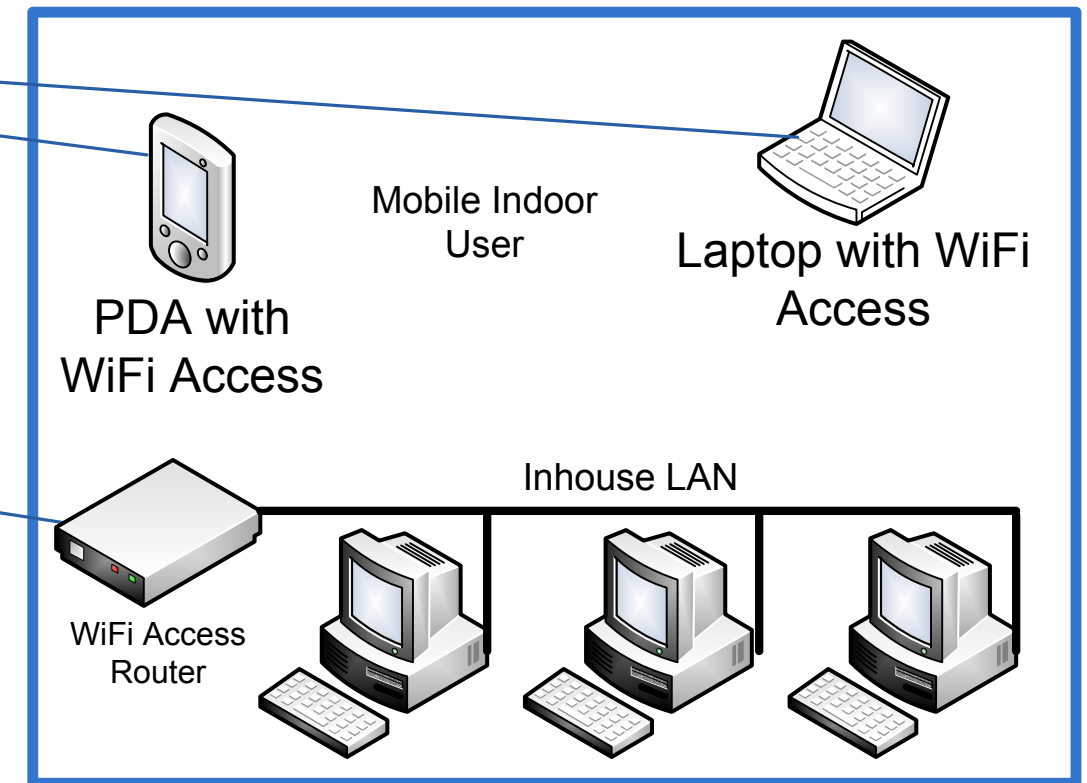

Enterprise Usage