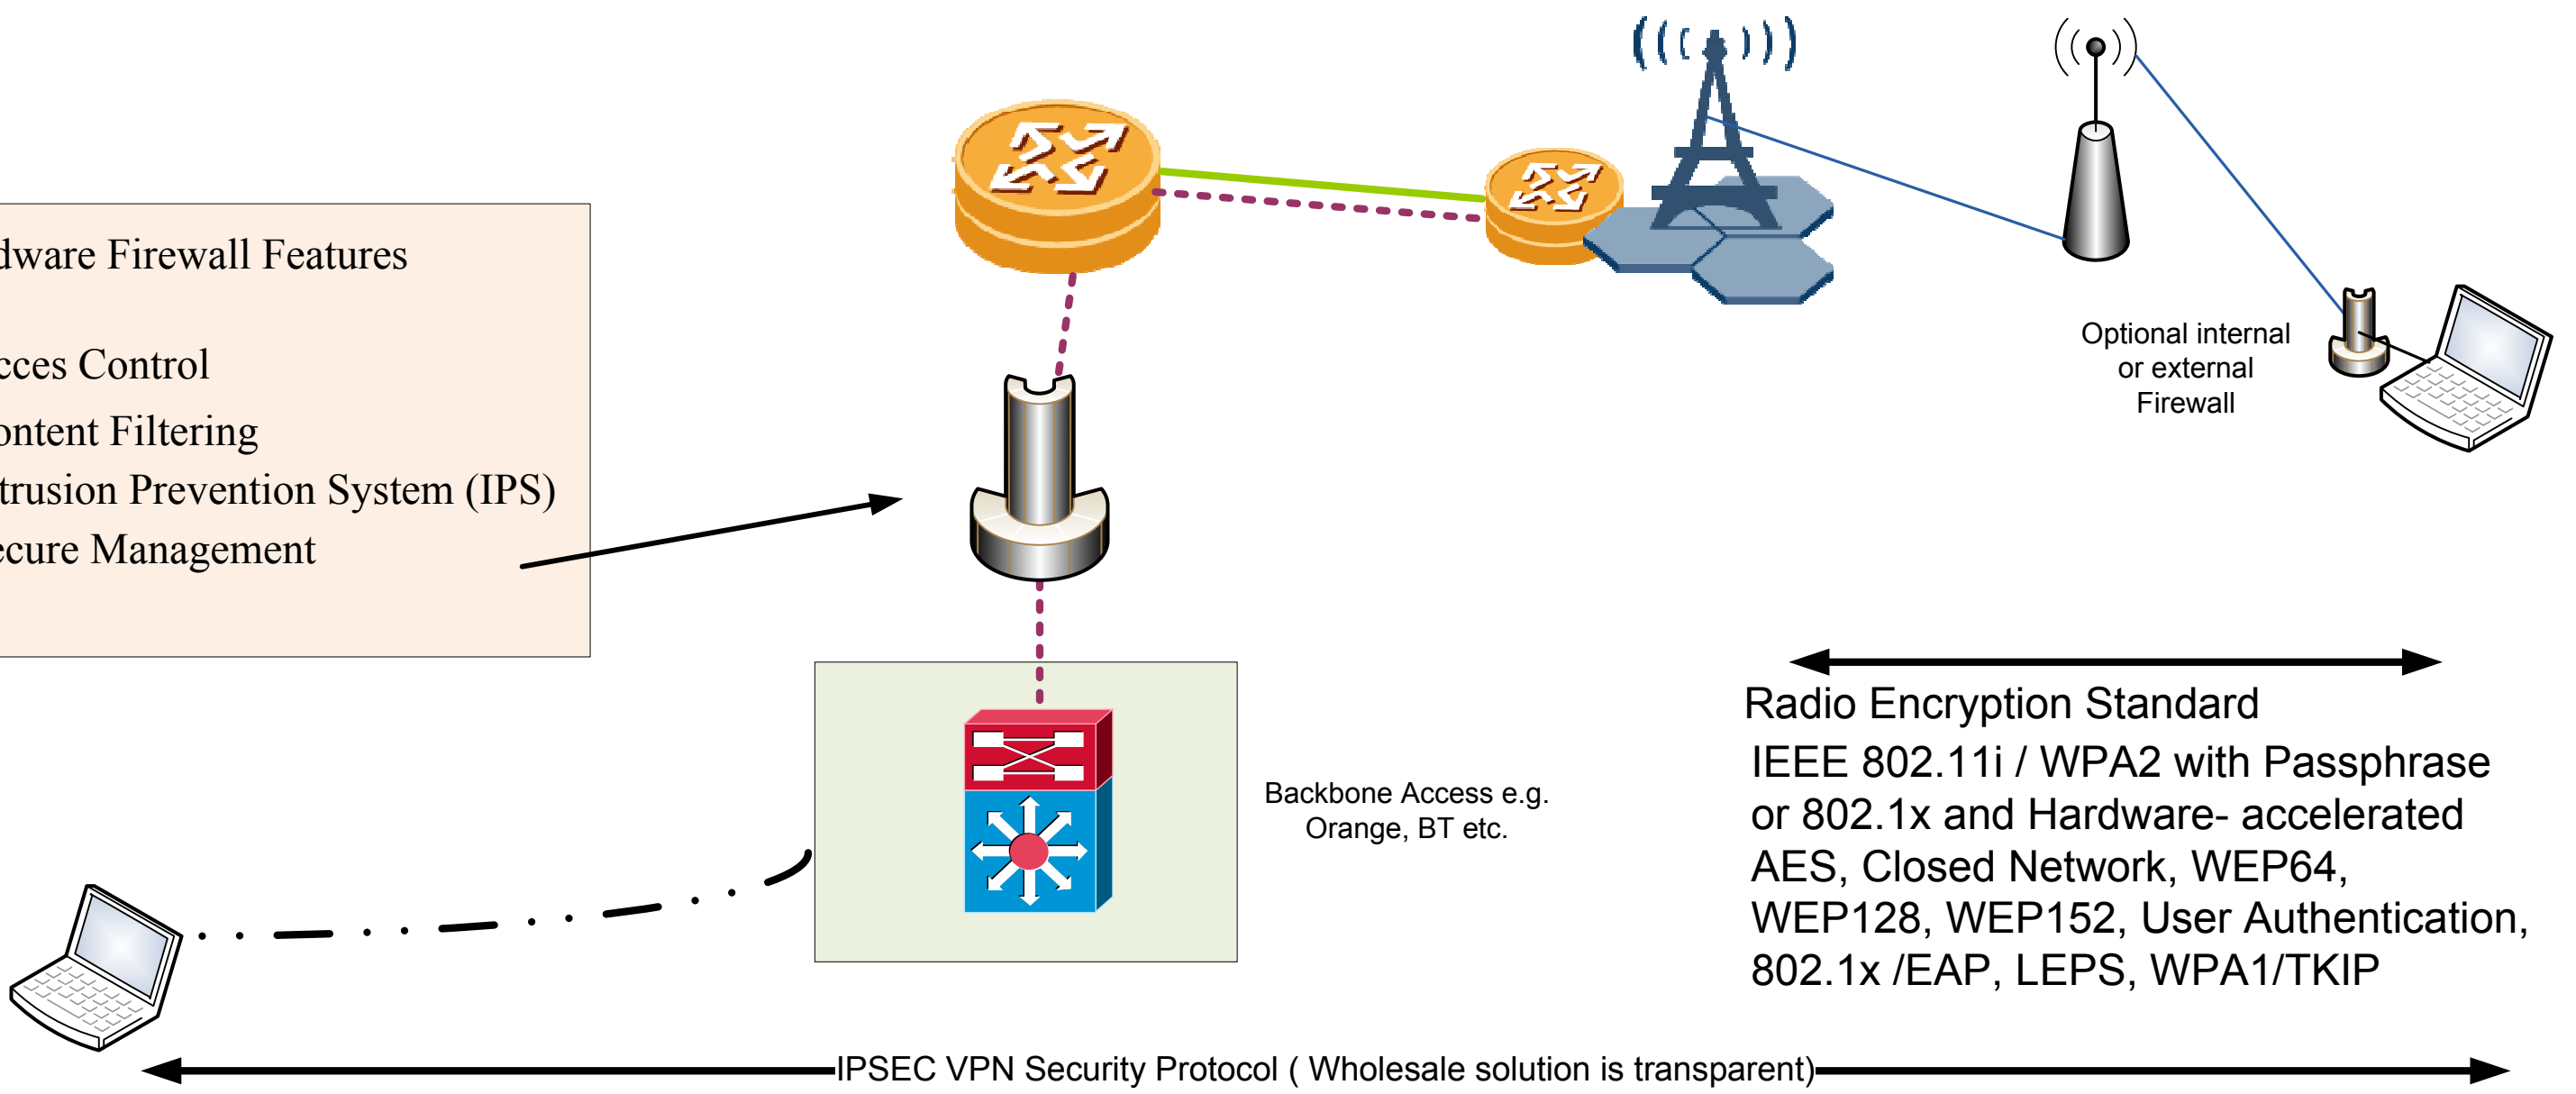

Hardware Firewall

Core Network

Edge Network

Access Network

1. **Hardware Firewall Features**
2. Acces Control
   - Content Filtering
   - Intrusion Prevention System (IPS)
   - Secure Management

Legend:

- Orange line: 1GE Optical (single mode fibre)
- Purple line: 10 GE Optical (single mode fibre)
- Green line: 2 * 800 Mbit/s Radio
- Blue line: X * 100 Mbit/s Radio Connection
- Radio tower icon: Radio Tower
- Switch icon: Edge Layer2 Switch and Core Layer 3 Switch
- Server icon: Service Area Server
- Switch icon: External Core Layer3 Switch
- Radio repeater icon: Radio Repeater