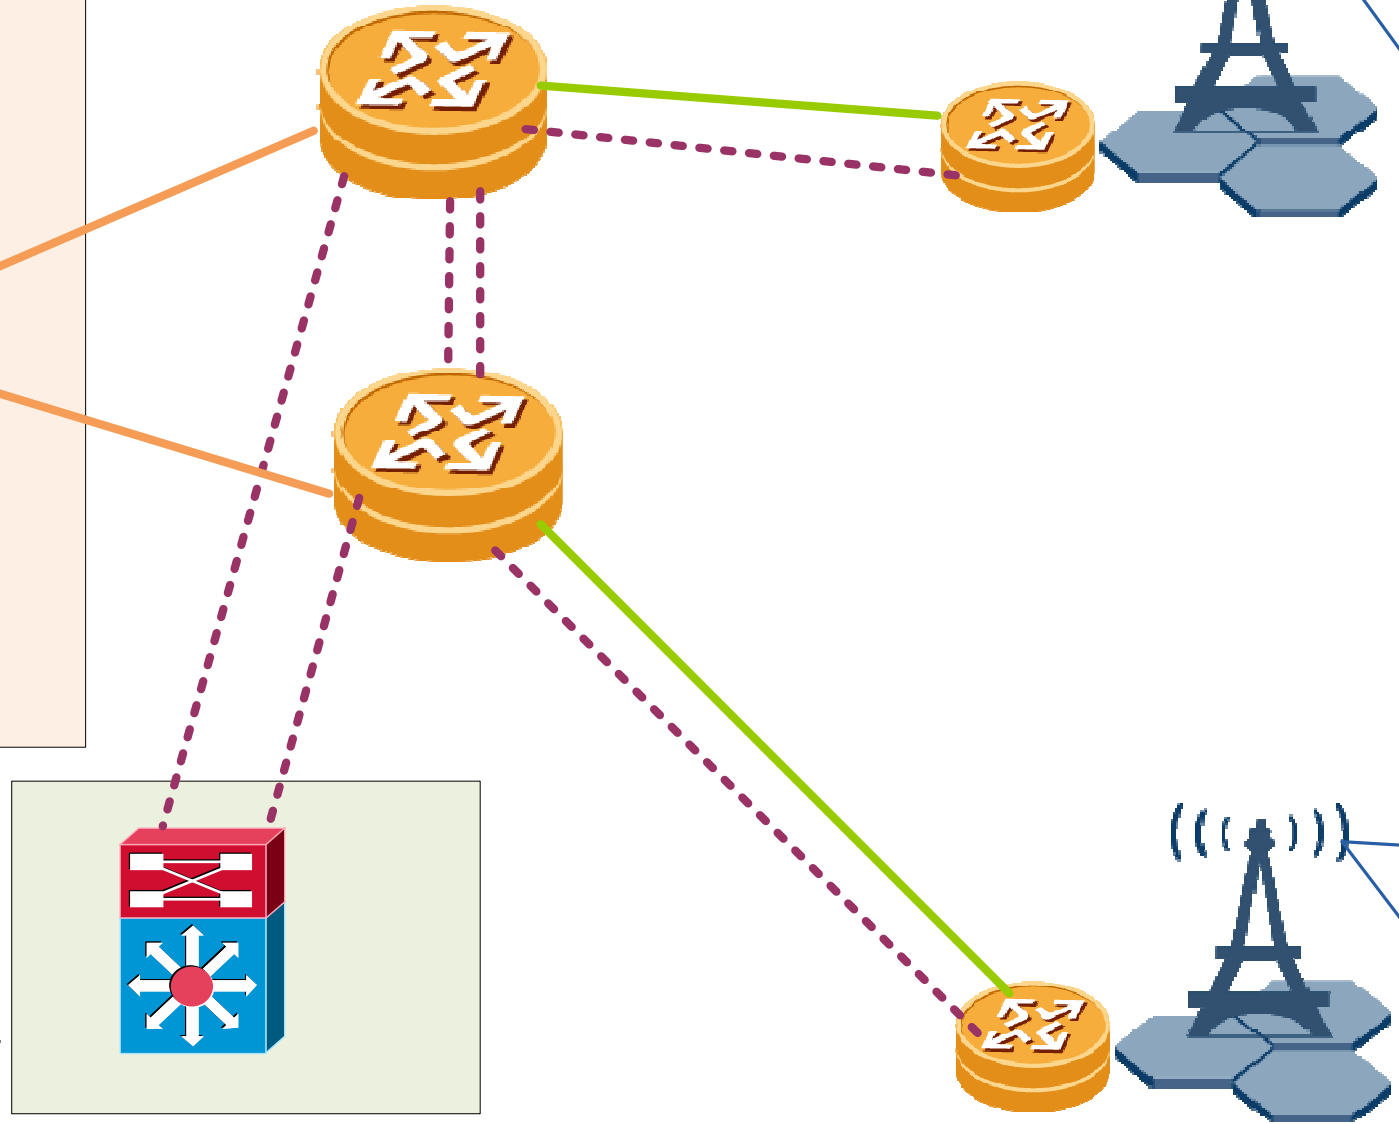

Service Area

Core Network

Edge Network

Access Network

Legend:

- : 1GE Optical (single mode fibre)
- : 10 GE Optical (single mode fibre)
- : 2 * 800 Mbit/s Radio
- : X * 100 Mbit/s Radio Connection

: Radio Repeater

: Radio Tower

: Edge Layer2 Switch and Core Layer 3 Switch

: Service Area Server

: External Core Layer3 Switch