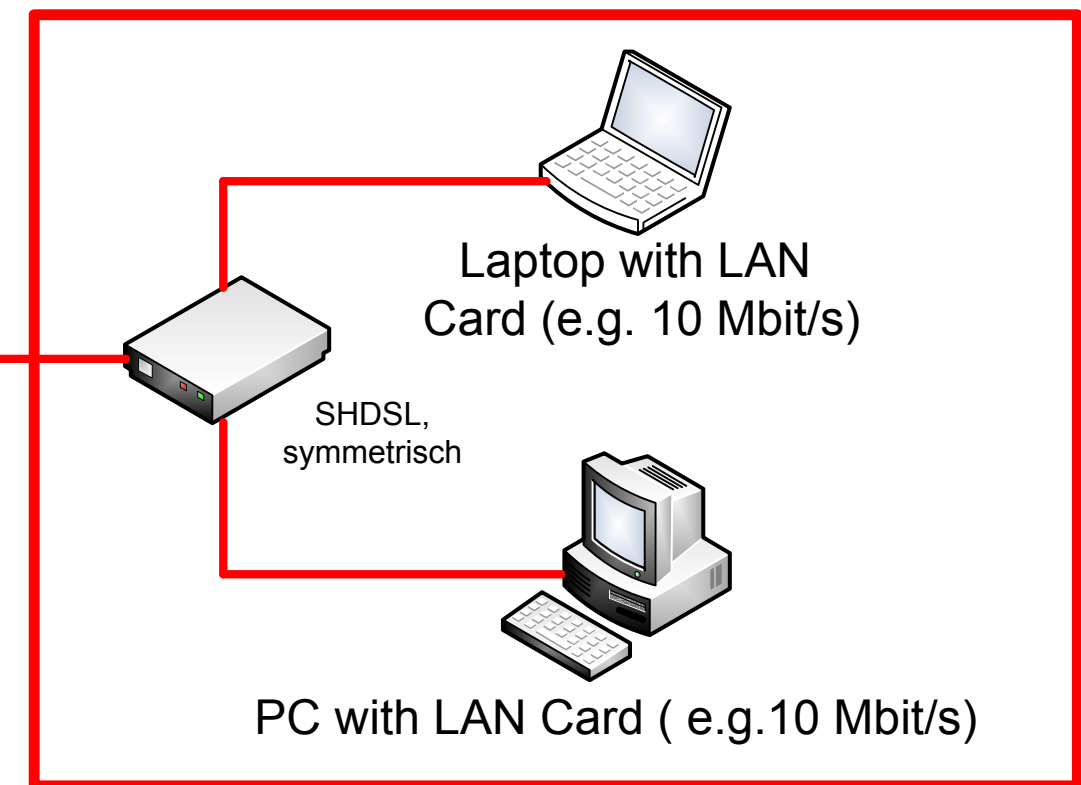

## Edge Network

## Dedicated Access Connection

up to 50  
Mbit/s  
symmetrical

## Enterprise Usage

to Core Network

from 100 Mbit/s to  
1 Gbit/s and higher  
symmetrical  
Access via MSAN